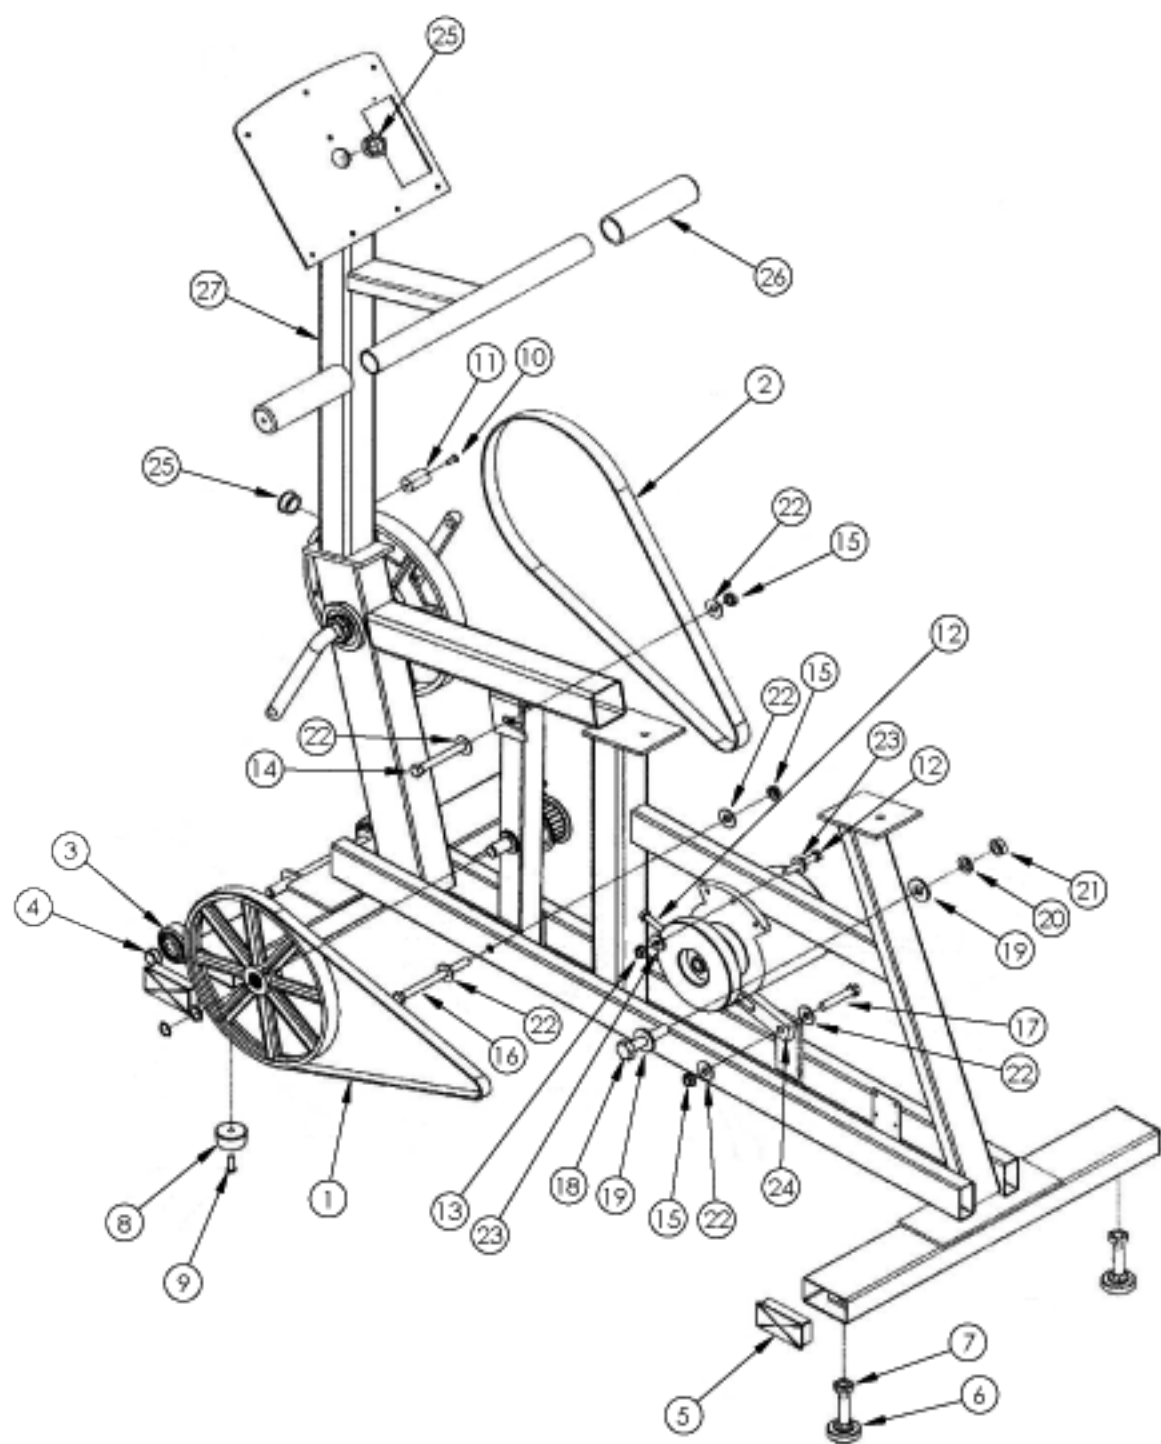

Crank & Transfer Assy's

Transfer Assy*

① Complete Assy*

*Includes: ① ③ ④

Crank Assy

⑥ Crank Bearing Assy*

*Includes: ⑫ ⑬ ⑭ ⑮ ⑯ ⑰

⑧ Complete Assy

Pro Bike Series

Display Assy

5400 Electrical Assy

5400 Frame Assy

Seat Assy's

Upright Seat Assy

Recumbent Seat-Track Assy

Heart Rate Grip Assy

5300 Shroud Assy

Warning!

Do not install, connect, swap, change or modify an Elliptical Edge, Natural Runner, Natural Runner Plus or Pro Bike LCB (Load Control Board) or Display Electronic board, without reading and understanding the "**Software Compatibility Chart**".