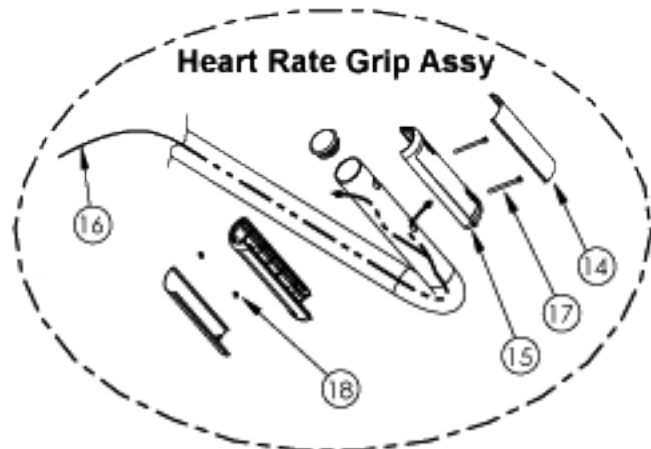

Pro Bike Series

Display Assy

5400 Electrical Assy

5400 Frame Assy

Seat Assy's

Upright Seat Assy

Recumbent Seat-Track Assy

Heart Rate Grip Assy

5300 Shroud Assy

Warning!

Do not install, connect, swap, change or modify an Elliptical Edge, Natural Runner, Natural Runner Plus or Pro Bike LCB (Load Control Board) or Display Electronic board, without reading and understanding the "**Software Compatibility Chart**".