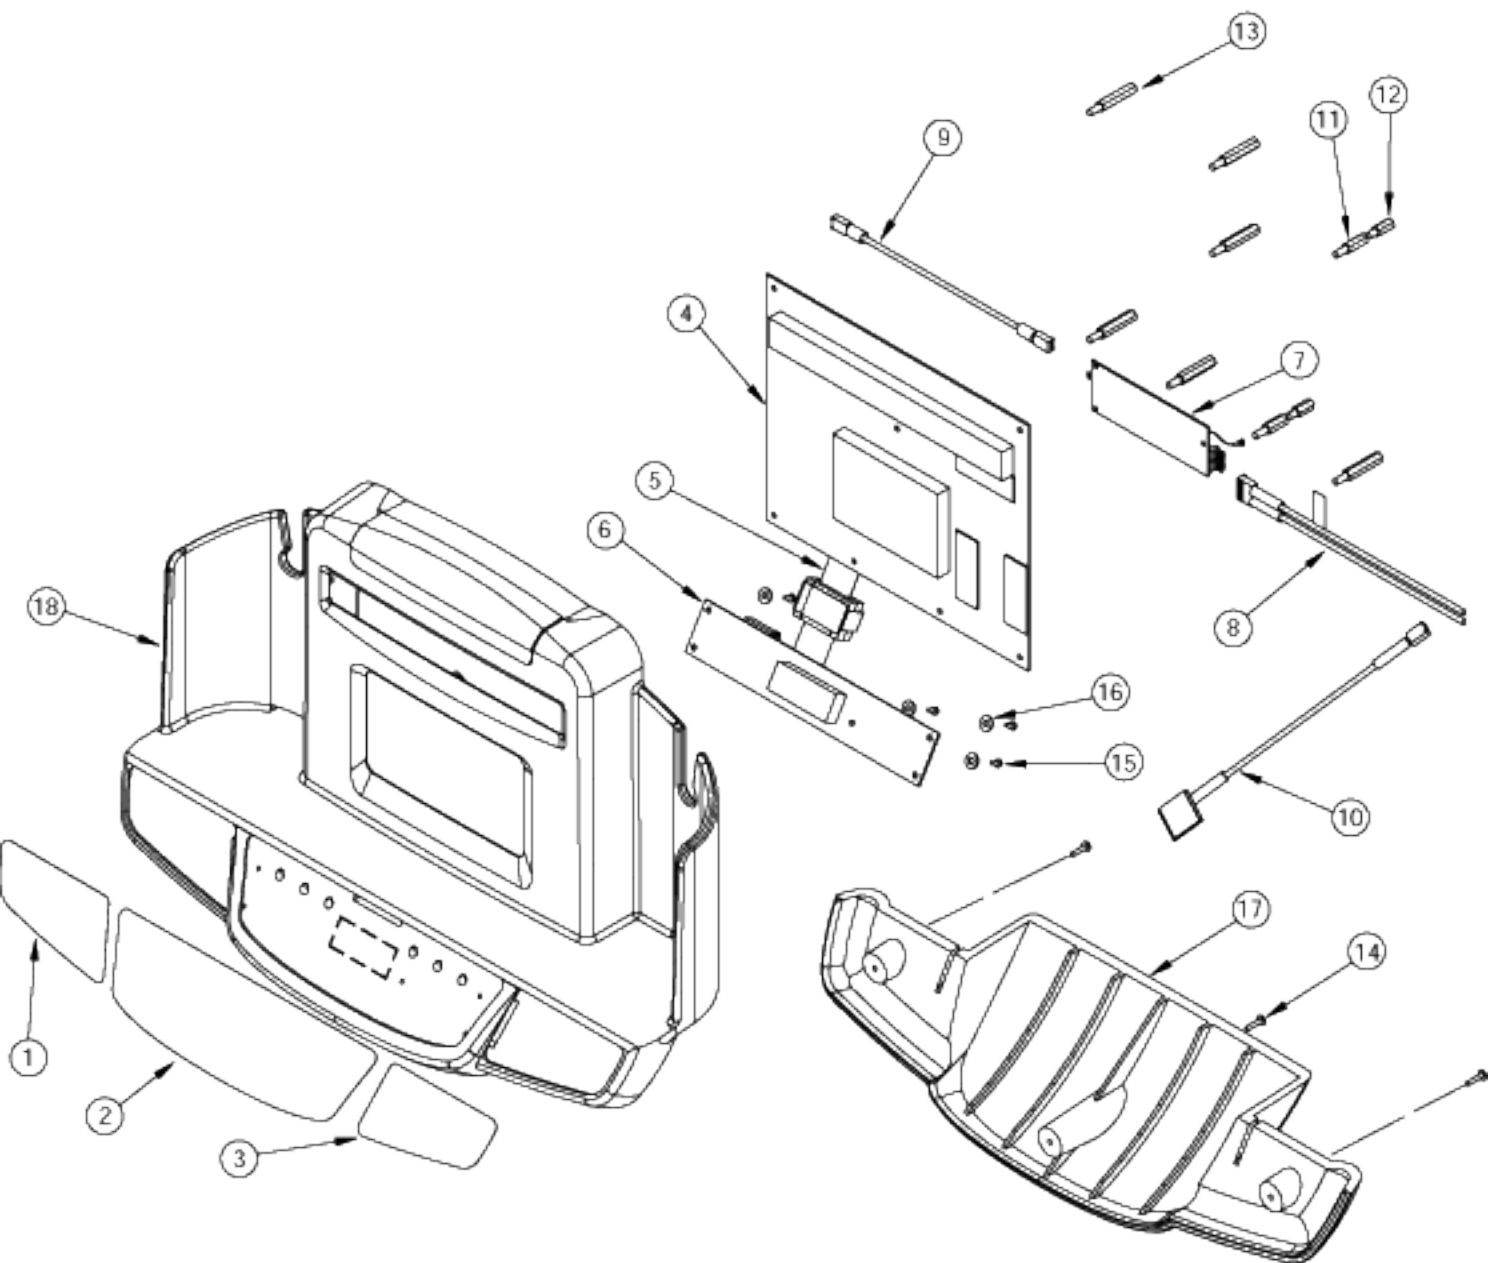

Crank & Transfer Assy's

Transfer Assy*

① Complete Assy*

*Includes: ① ③ ④

Crank Assy

⑥ Crank Bearing Assy*

*Includes: ⑫ ⑬ ⑭ ⑮ ⑯ ⑰

⑧ Complete Assy

Pro Bike Series

Display Assy

5400 Electrical Assy

5400 Frame Assy

Seat Assy's

Upright Seat Assy

Recumbent Seat-Track Assy

Heart Rate Grip Assy

5300 Shroud Assy

Warning!

Do not install, connect, swap, change or modify an Elliptical Edge, Natural Runner, Natural Runner Plus or Pro Bike LCB (Load Control Board) or Display Electronic board, without reading and understanding the "**Software Compatibility Chart**".