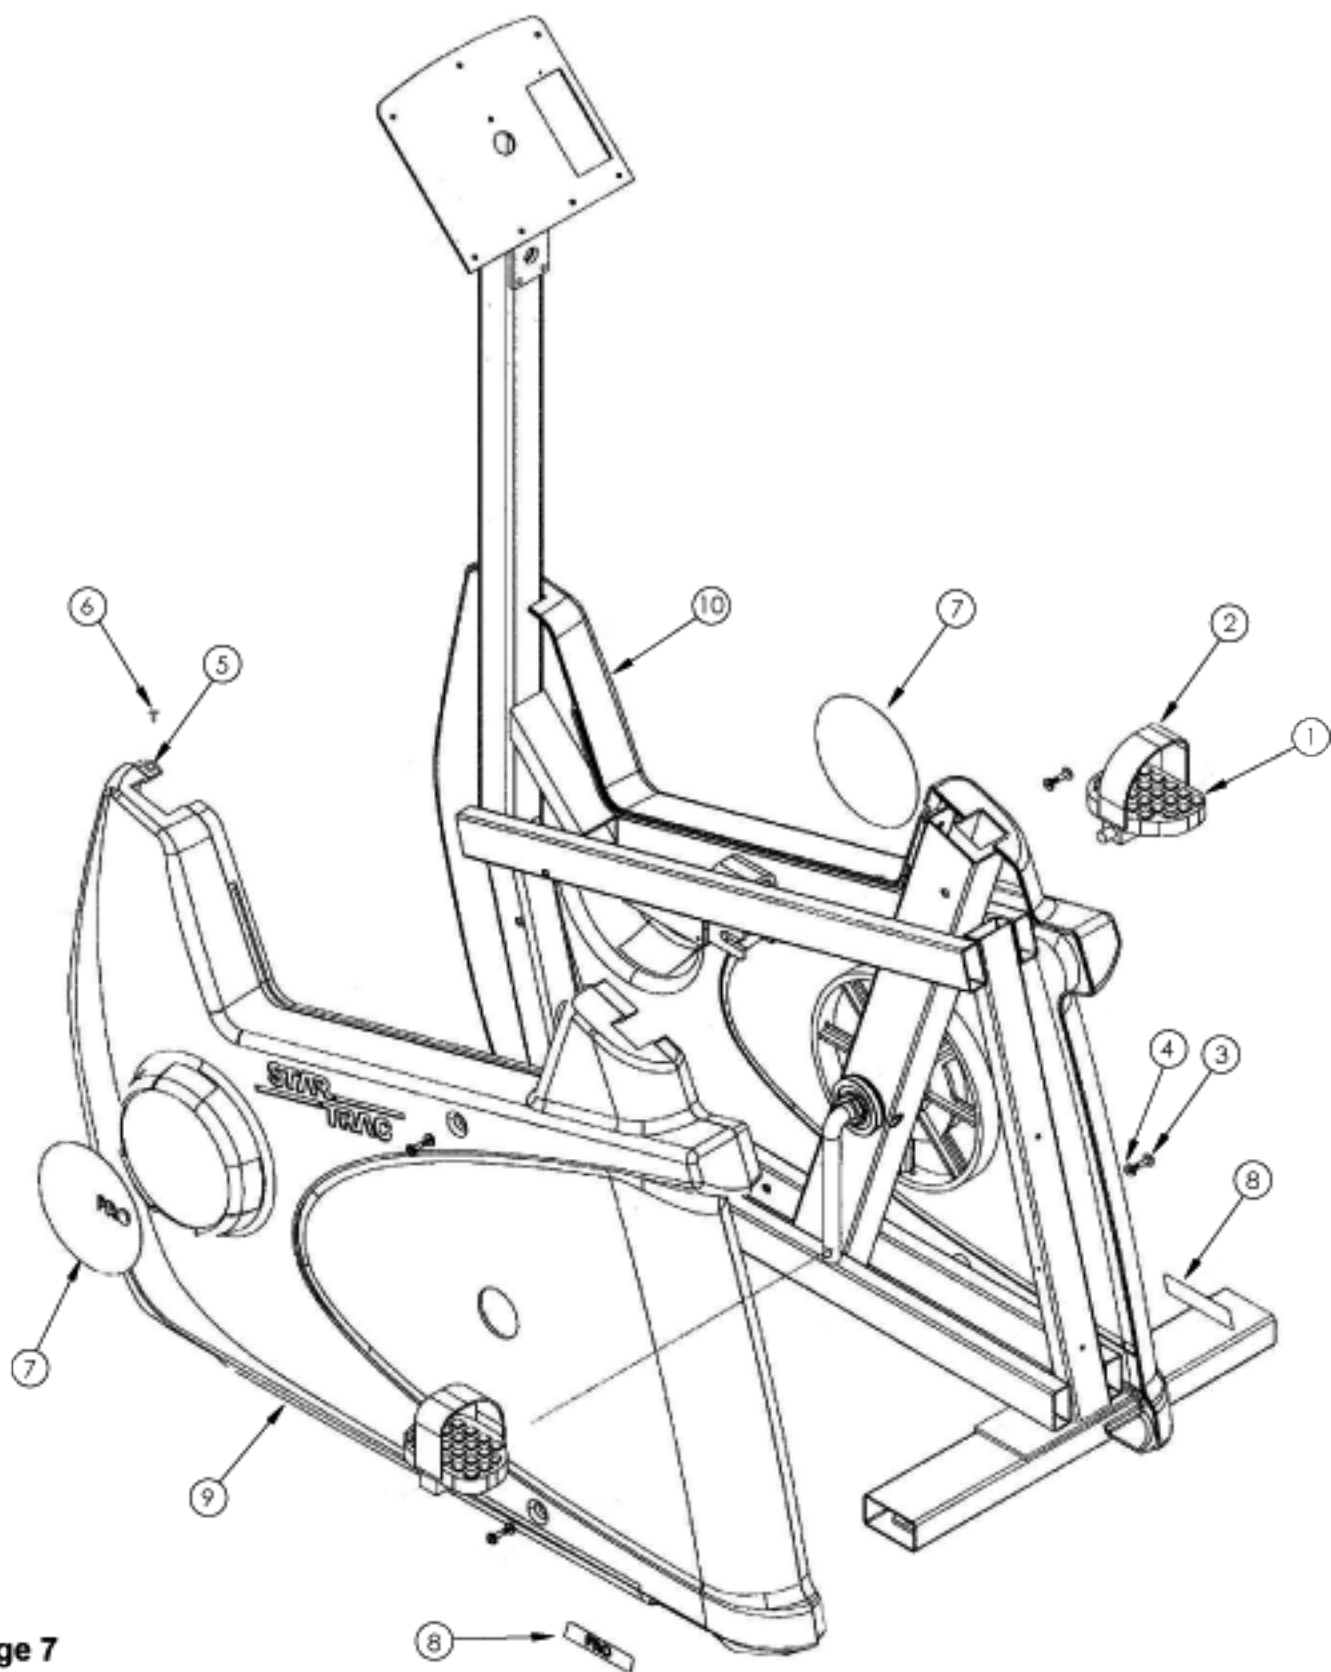

Crank & Transfer Assy's

Transfer Assy*

① Complete Assy*

*Includes: ① ③ ④

Crank Assy

⑥ Crank Bearing Assy*

*Includes: ⑫ ⑬ ⑭ ⑮ ⑯ ⑰

⑧ Complete Assy

Pro Bike Series

Display Assy

5400 Electrical Assy

5400 Frame Assy

Seat Assy's

Upright Seat Assy

Recumbent Seat-Track Assy

Heart Rate Grip Assy

5300 Shroud Assy

Warning!

Do not install, connect, swap, change or modify an Elliptical Edge, Natural Runner, Natural Runner Plus or Pro Bike LCB (Load Control Board) or Display Electronic board, without reading and understanding the "**Software Compatibility Chart**".