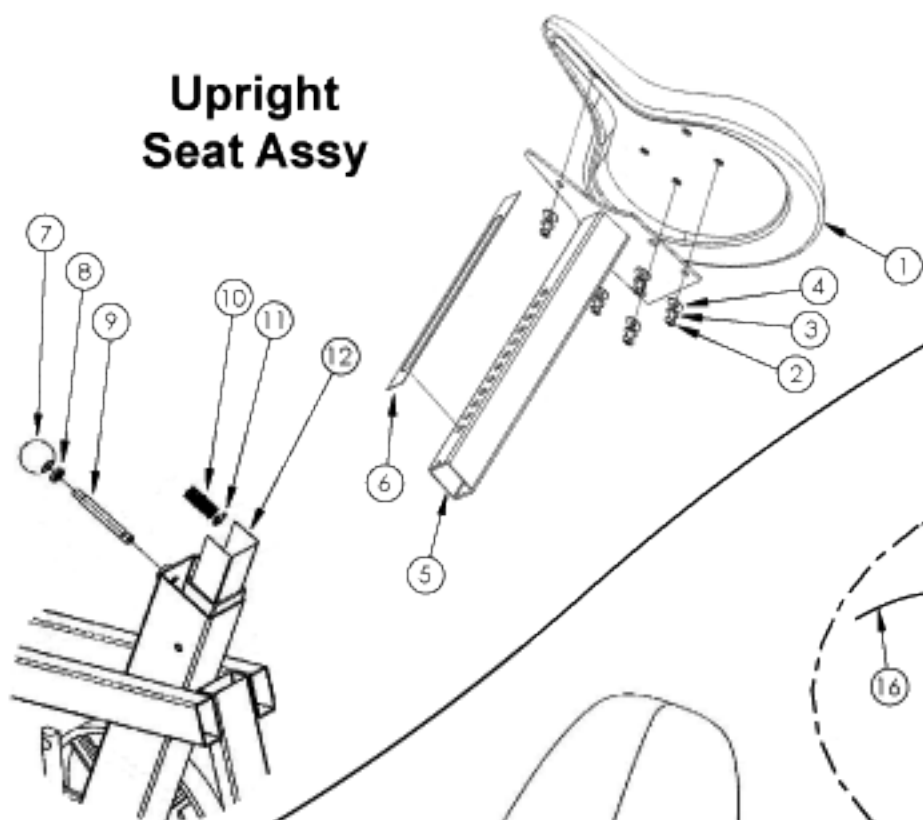

Seat Assy's

Upright Seat Assy