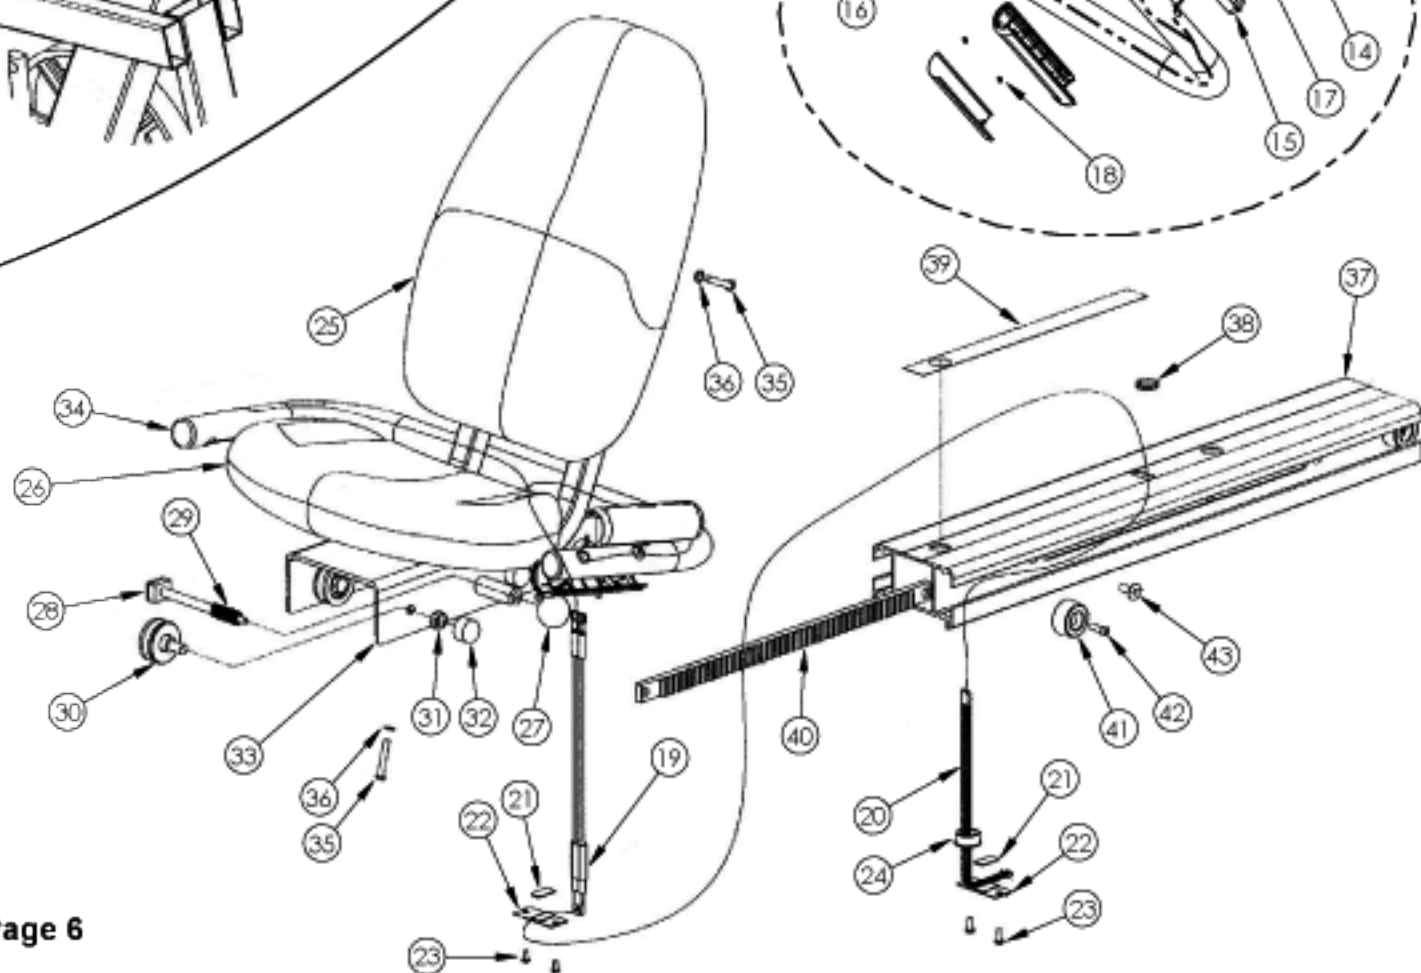

5300 Shroud Assy

Warning!

Do not install, connect, swap, change or modify an Elliptical Edge, Natural Runner, Natural Runner Plus or Pro Bike LCB (Load Control Board) or Display Electronic board, without reading and understanding the "**Software Compatibility Chart**".