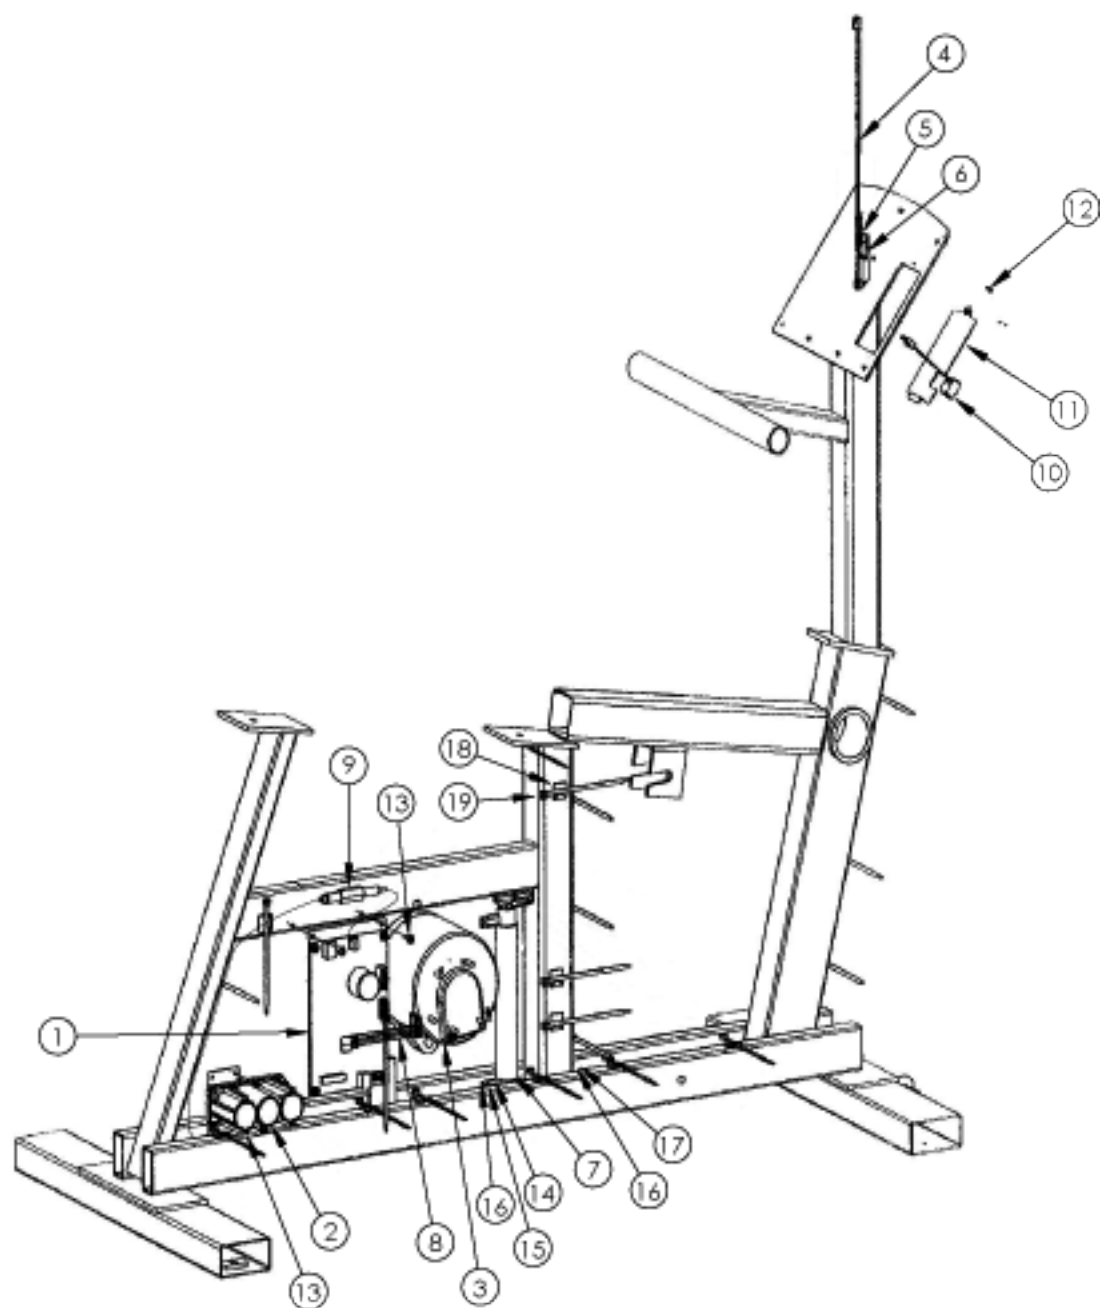

Crank & Transfer Assy's

Transfer Assy*

① Complete Assy*

*Includes: ① ③ ④

Crank Assy

⑥ Crank Bearing Assy*

*Includes: ⑫ ⑬ ⑭ ⑮ ⑯ ⑰

⑧ Complete Assy

Pro Bike Series

Display Assy

5400 Electrical Assy

5400 Frame Assy

Seat Assy's

Upright Seat Assy

Recumbent Seat-Track Assy

Heart Rate Grip Assy

5300 Shroud Assy

Warning!

Do not install, connect, swap, change or modify an Elliptical Edge, Natural Runner, Natural Runner Plus or Pro Bike LCB (Load Control Board) or Display Electronic board, without reading and understanding the "**Software Compatibility Chart**".